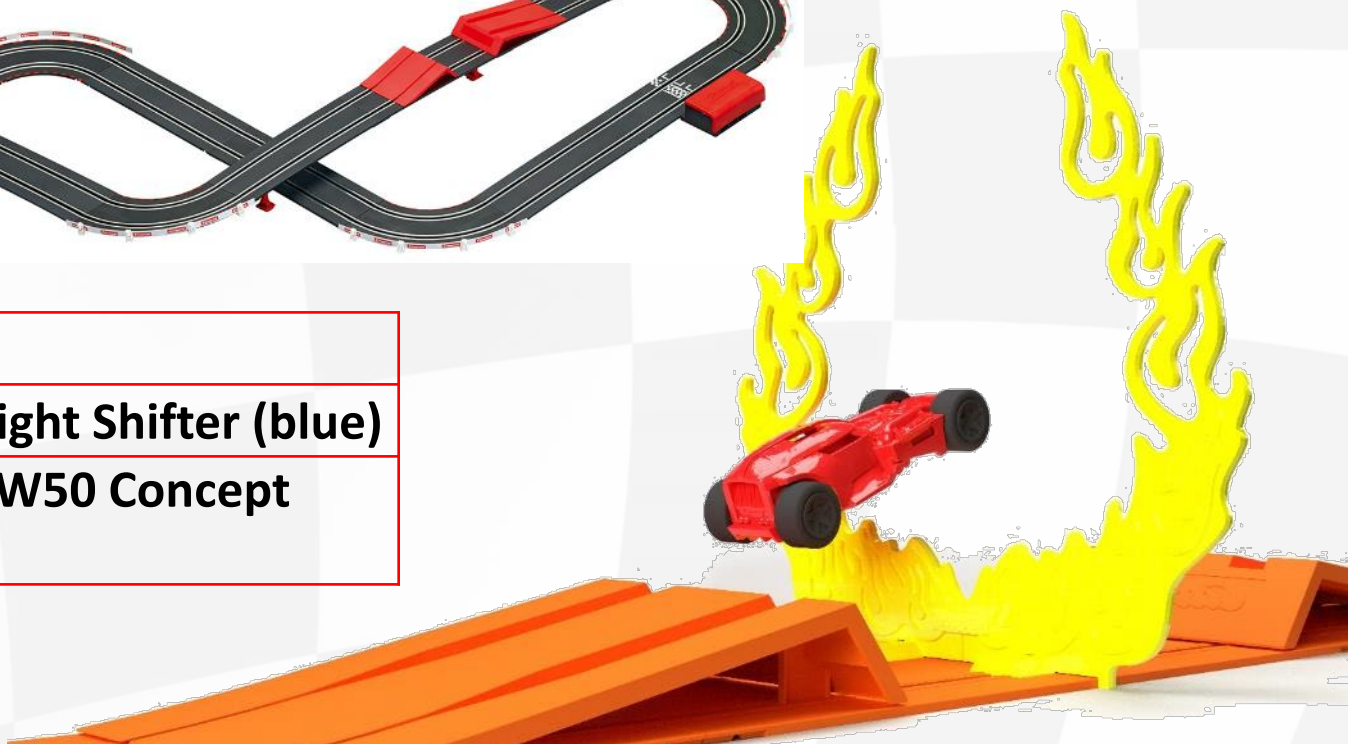

Item No.	20063517	Name	Hot Wheels
Length	4,3 m	Car 1	64214 - Hot Wheels - Night Shifter (blue)
		Car 2	64215 - Hot Wheels - HW50 Concept (red)