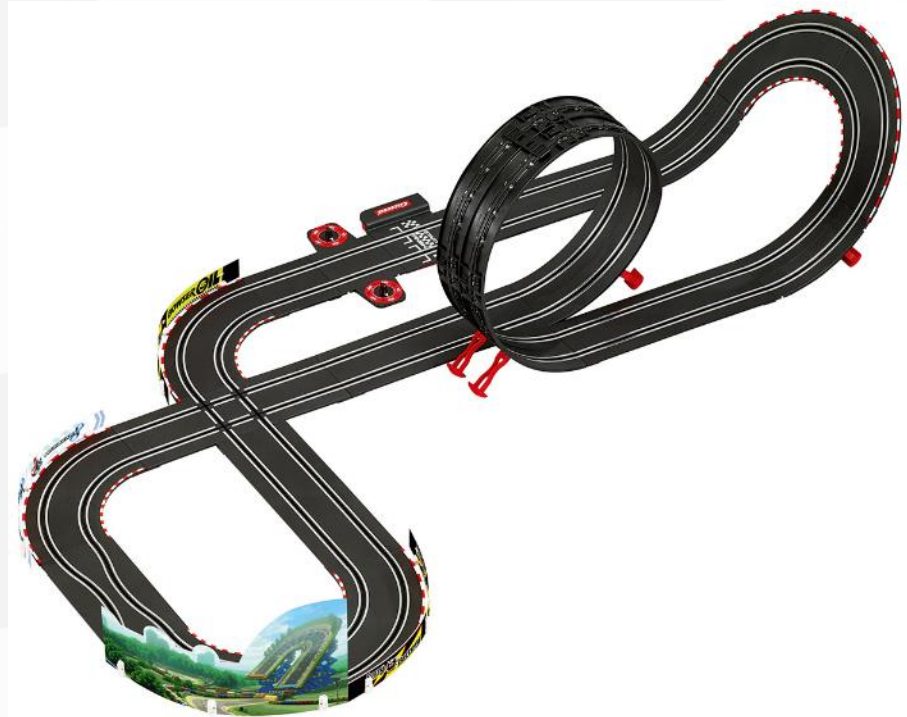

Item No.	20062492	Name	Nintendo Mario Kart - Mach 8
Length	5,3 m	Car 1	64148 - Nintendo Mario Kart™ 8 - Mach 8 - Mario
		Car 2	64149 - Nintendo Mario Kart™ 8 - Mach 8 - Luigi