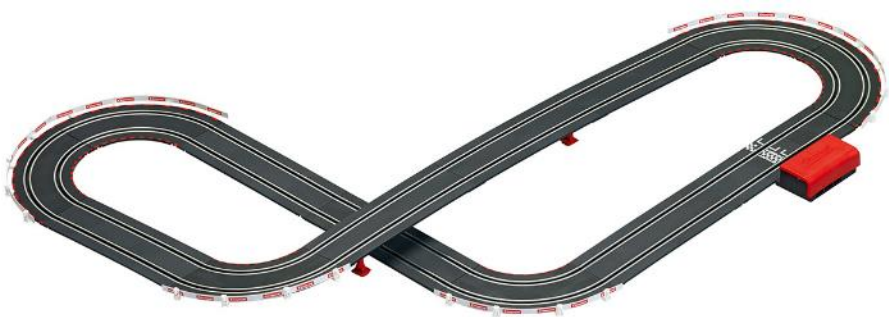

Item No.	20063518	Name	Formula Champions
Length	4,3 m	Car 1	64204 - F1 Mercedes "Hamilton, No.44"
		Car 2	64203 - F1 Ferrari "Sainz, No.55"