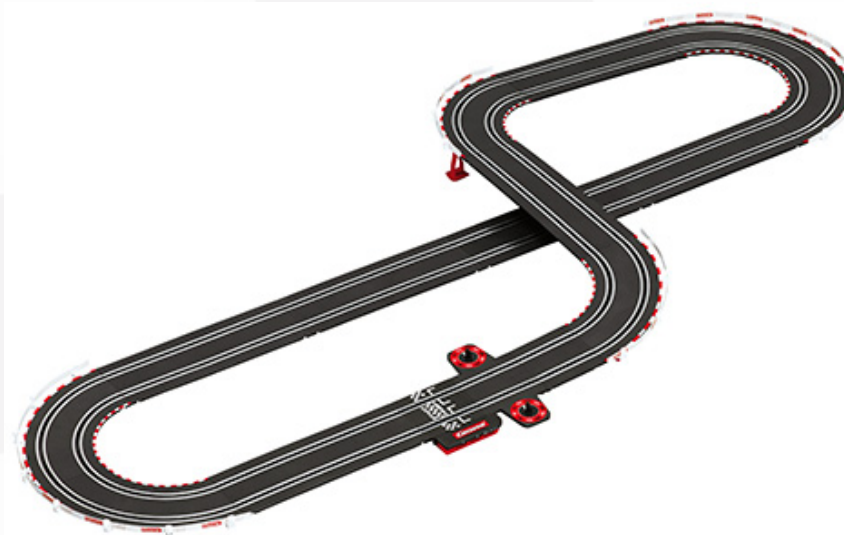

Item No.	20062545	Name	Race to Victory
Length	4,3 m	Car 1	64205 - F1 Red Bull "Verstappen, No.33"
		Car 2	64203 - F1 Ferrari „Sainz, No.55“