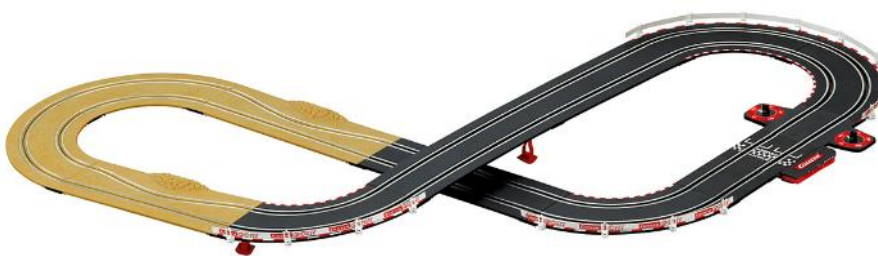

Item No.	20062496	Name	Rally Up!
Length	3,6 m	Car 1	64155 - DS 3 WRC 2012 (Red Bull - Lefebvre) Rally Germany
		Car 2	64156 - DS3 WRC 2015 (M.Ostberg) Rally Catalunya Spain