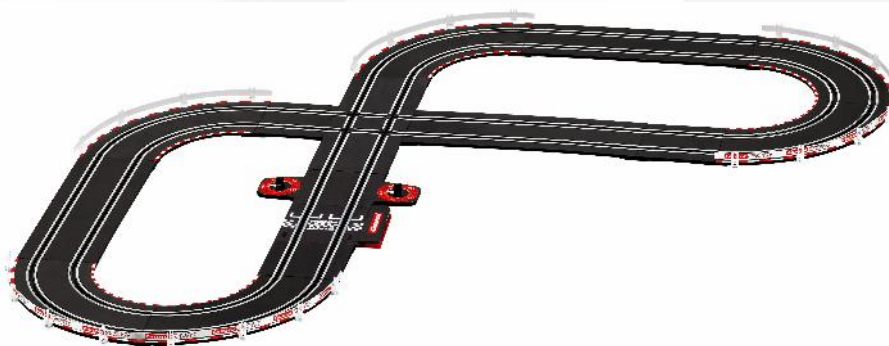

Item No.	20062521	Name	Onto the podium
Length	3,6 m	Car 1	64160 - 2015 SRT Viper „Ben Keating Team, No.93“
		Car 2	64161 - Chevrolet Corvette C7.R GT3 „Callaway Competition USA, No.26“