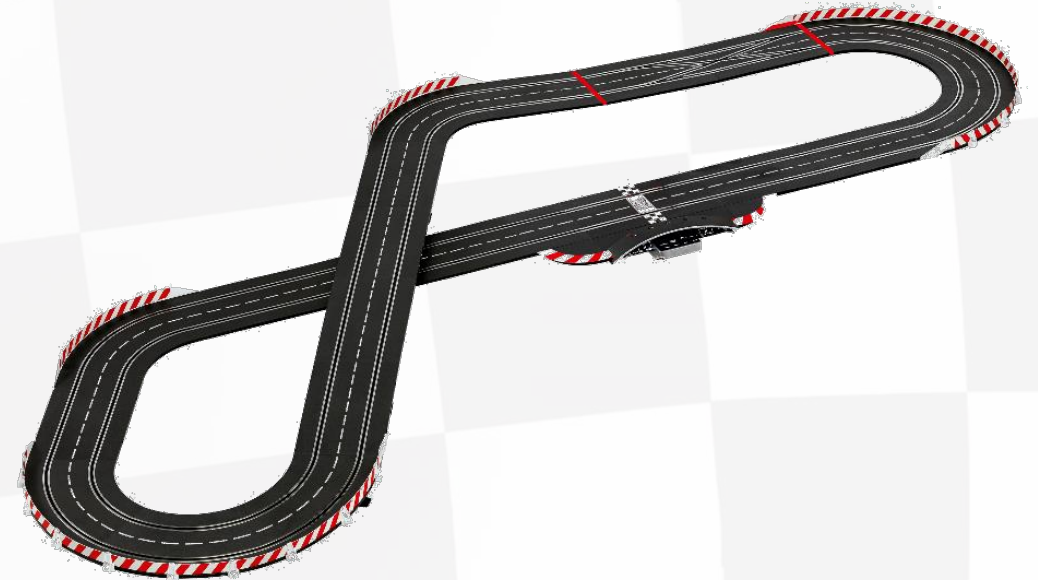

Assortment 2023

Image: Licensor Approval Pending!

Q3

New Tooling

Item No.	20023633	Name	DTM Full Speed
Length	9,3 m	Car 1	23951 - BMW M4 GT3
Tech	Wireless+ (Li-Ion)	Car 2	23946 - Audi R8 LMS GT3 Evo II

Li-Ion

Item No.	20023631	Name	GT – Start your Engines
Length	8 m	Car 1	23926 - BMW M4 GT3
Tech	Wireless+ (Li-Ion)	Car 2	23927 - BMW M4 GT3

Li-Ion

Image: Licensor Approval Pending!

Q3

New Tooling

Item No.	20030030	Name	DTM Fast and Fabulous
Length	7,3 m	Car 1	31067 – Mercedes-AMG GT3 Evo
Tech	Cable	Car 2	31077 – BMW M4 GT3

Q3

New Tooling

Anniversary Edition with Commemorative Tin Plate Sign 40x50 cm

Image: Licensor Approval Pending!

Item No.	20030031	Name	Classic - Retro Grand Prix (Anniversary Set 60 Years Carrera)
Length	9,3 m	Car 1	31065 – Lancia Beta Montecarlo Turbo "No.3"
Tech	Cable	Car 2	31042 – Ford Capri Zakspeed Turbo "No.2"
		Car 3	30957 – Porsche Kremer 935 K3 "No.54"